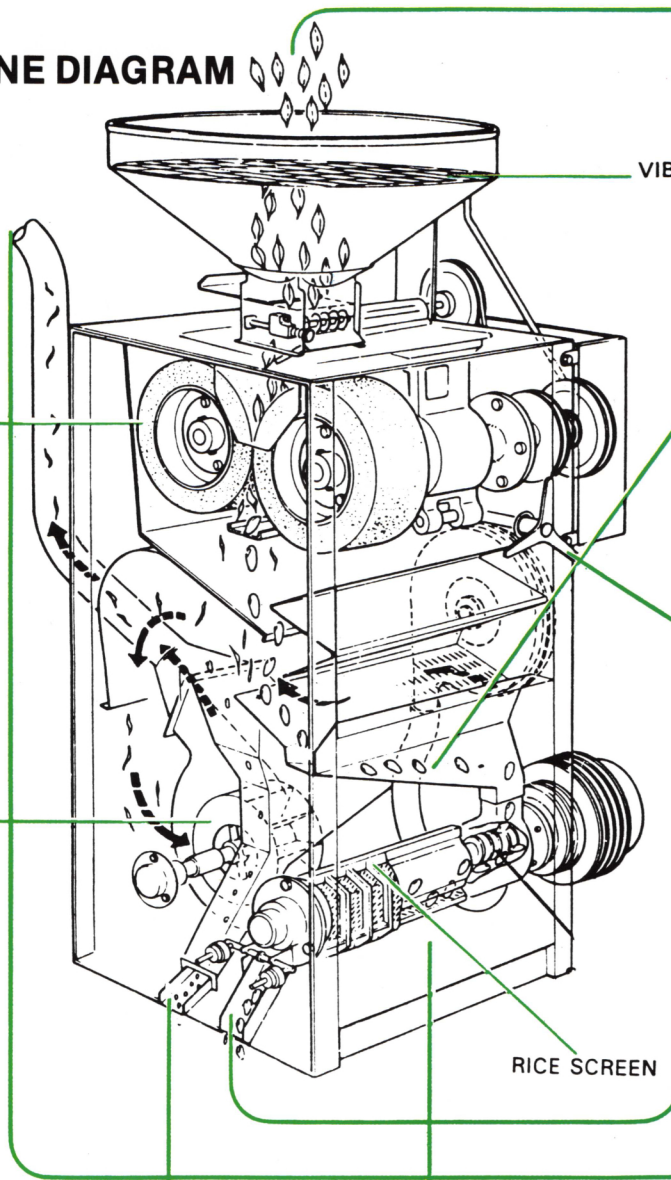

**ONE PASS
RICE MILL**

RIMAC

Model: PS-80, PS-160

| Model | Engine | Motor | Capacity per hour in rough rice | Overall Dimensions LxWxH | Export shipment | | |
|--------|--------|--------|------------------------------------|-----------------------------|-----------------|--------|--------|
| | | | | | N.W. | G.W. | VOL |
| PS-80 | 15 H.P | 10 H.P | 650 ~ 750 kg | 1050x850x1600 | 295 kg | 380 kg | 48 CFT |
| PS-160 | 30 H.P | 20 H.P | 900 ~ 1000 kg | 1080x950x1620 | 385 kg | 465 kg | 76 CFT |

MACHINE DIAGRAM

RUBBER ROLL

FAN CASING

VIBRATING SCREEN

RUBBER ROLL ADJUSTER

RICE SCREEN

ROUGH RICE

BROWN RICE