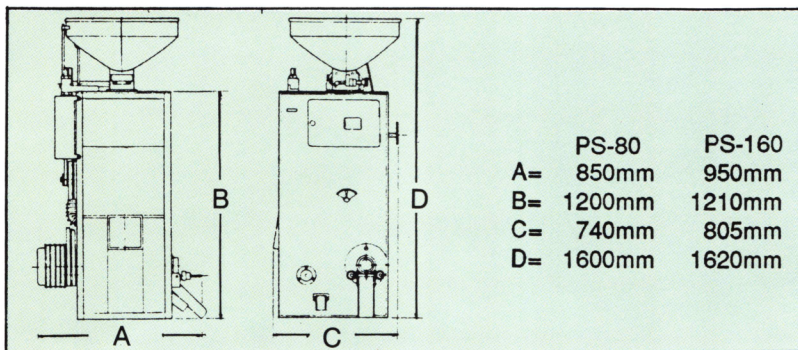

WHITE RICE

HULL

CRASHED RICE

RICE BRAN

MAIN DIMENSIONS

MADE IN TAIWAN

RICE MACHINERY SUPPLY CORP.

TEL: (305) 620-2274
 FAX: (305) 620-8222
 SITE: WWW.RIMACUSA.COM
 EMAIL: INFO@RIMACUSA.COM